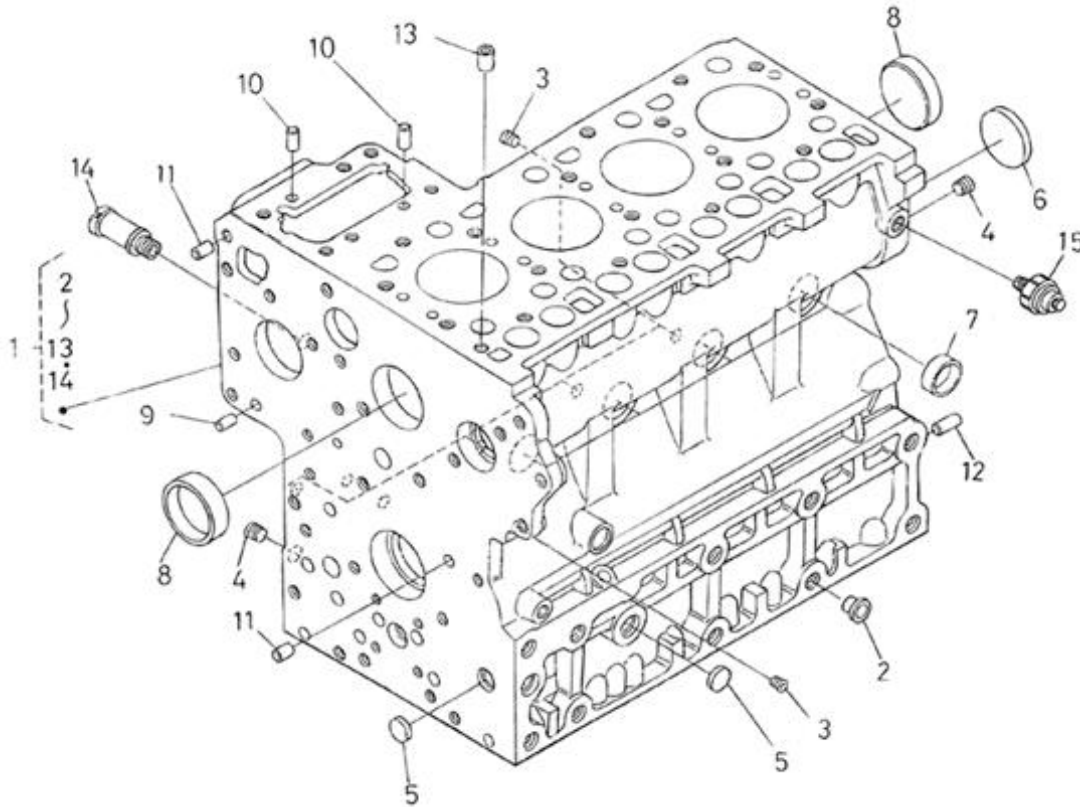

## 4.200TD N4.60 STANDARD ENGINE / ENGINE BLOCK

Part number	Item	Désignation article	Quantity
970301901	2	PLUG	2
970490108	3	PLUG,SOCK	6
970490109	4	PLUG,SOCK	2
970301903	5	PLUG	3
970313087	6	GASKET,IN-MANIFOLD	1
970301905	7	CAP,SEALING	6
970301906	8	CAP,FREEZE	2
970301907	9	PIN,CYLINDRICAL	2
970490122	10	PIN,CYLINDRICAL	3
970301908	11	PIN,CYLINDRICAL	2
970301909	12	PIN,CYLINDRICAL	1
970490112	13	PIN,PIPE	1
970302119	14	PIPE,WATER RETURN 1	1
970851700	15	SWITCH,OIL	1

#### 4.200TD N4.60 STANDARD ENGINE / OIL SUMP - OIL PUMP

Part number	Item	Désignation article	Quantity
970307731	1	COMP.OIL PAN	1
970301948	2	GASKET,OIL PAN 4.190	1
970312958	3	BOLT,FLANGE	24
970301950	4	FILTER,OIL PAN 4.190	1
970313311	5	BOLT	1
970312961	6	O RING	1
970150128	7	WASHER,DRAIN PLUG	1
970150127	8	PLUG,DRAIN	1

#### 4.200TD N4.60 STANDARD ENGINE / CYLINDER HEAD COVER

Part number	Item	Désignation article	Quantity
970312970	1	ASSY COVER,CYL.HEAD	1
970312971	2	SHIELD,BREATHER	1
970307535	3	HOSE	1
970312972	4	COVER,BREATHER	1
970312973	5	O RING,BREATHER	1
970490307	6	SCREW,M 5X 10	4
970312974	7	GASKET,HEAD COVER	1
970312975	8	BOLT	10
970312976	9	CLAMP,HOSE	1
970490510	10	CAP,FILLING OIL	1
970313560	11	O RING	1
970312978	12	TUBE,BREATHER	1
970492138	13	BOLT,M 8X 22	1
970312979	14	CLAMP,BREATHER TUBE	1