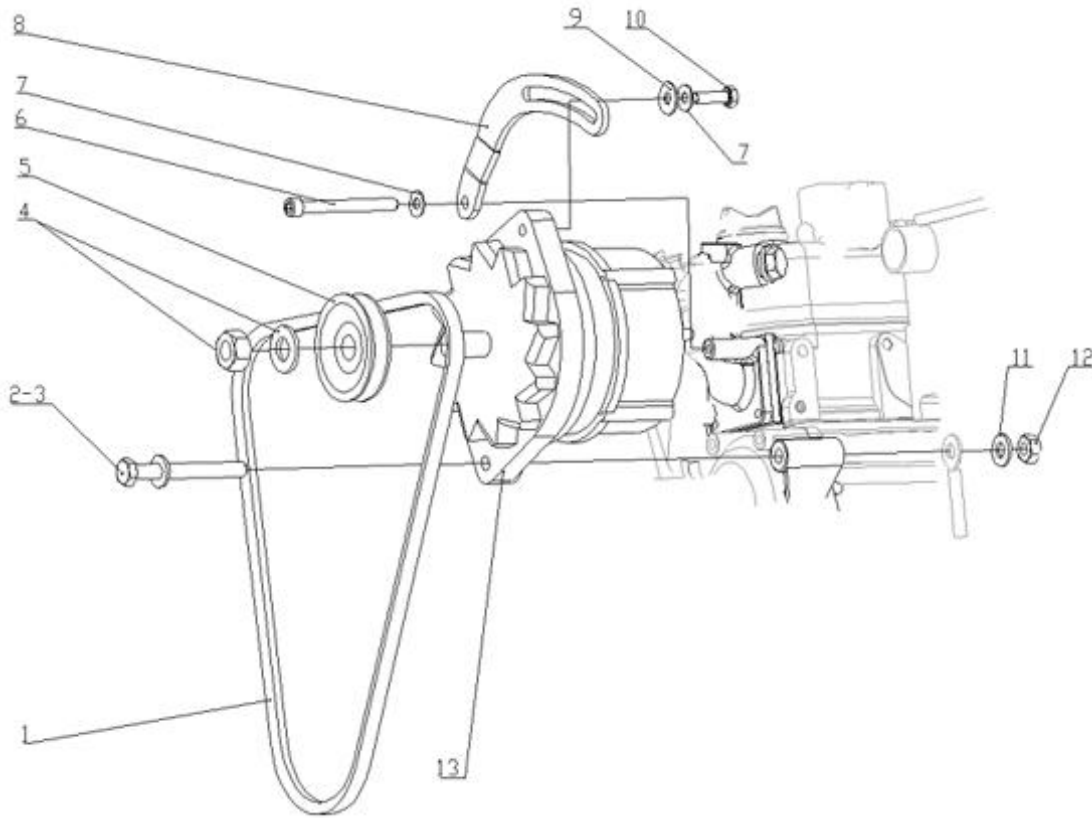

4.200TD N4.60 STANDARD ENGINE / ALTERNATOR

Part number	Item	Désignation article	Quantity
48108051	1	BELT	1
39160411	2	BOLT	1
970119135	3	WASHER,PLAIN D10	1
95312305	5	PULLEY	1
970300193	6	BOLT,HEX M 8X 70	1
970119138	7	WASHER,SPRING D 8	2
95203077	8	TIGHTENER	1
970304050	9	WASHER	1
970304082	10	BOLT	1
970119137	11	WASHER,CORRUGATED D10	1
970119143	12	NUT, M10	1