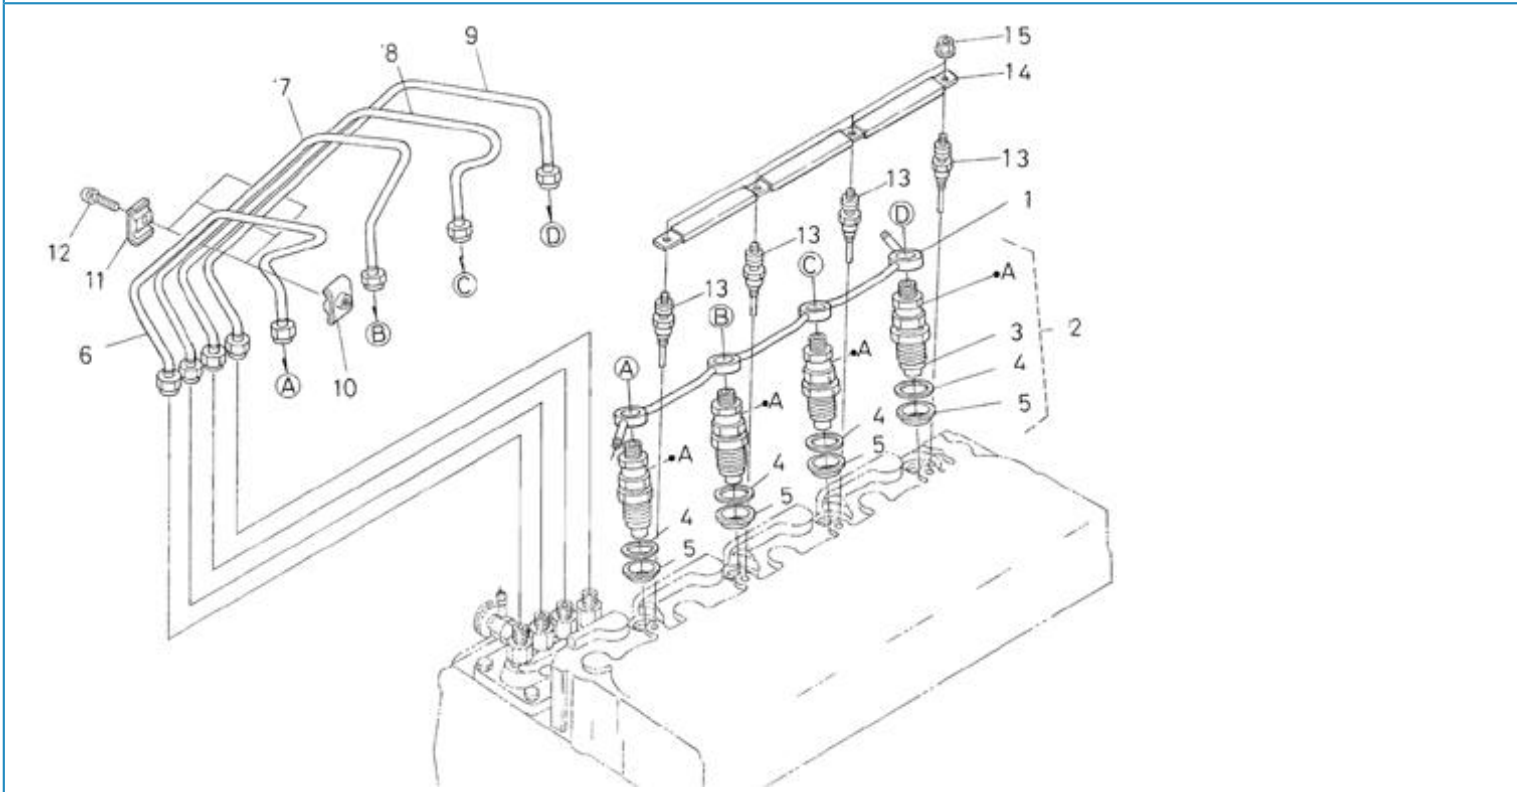

4.200TD N4.60 STANDARD ENGINE / INJECTION NOZZLES AND PIPES

Part number	Item	Désignation article	Quantity
970310414	1	HOSE	1
970310467	2	KIT,NOZZLE HOLDER	4
970307766	3	PIECE,NOZZLE	4
970142109	4	GHASKET, RING INJECTORS	4
970307388	5	SEAL,HEAT	4
970313056	6	PIPE,INJECTION	1
970313057	7	PIPE,INJECTION	1
970313058	8	PIPE,INJECTION	1
970313059	9	PIPE,INJECTION	1
970142114	10	CLAMP,FUEL LINES 1+2	3
970142115	11	CLAMP,FUEL-LINES 1+2	3
970492118	12	SCREW,M 5X 20 ROUND HEAD	3
970307393	13	GLOW PLUG	4
970307394	14	CORD,GLOW PLUG	1
970307593	15	NUT,FLANGE	4
970307594	16	WASHER,PLAIN	4