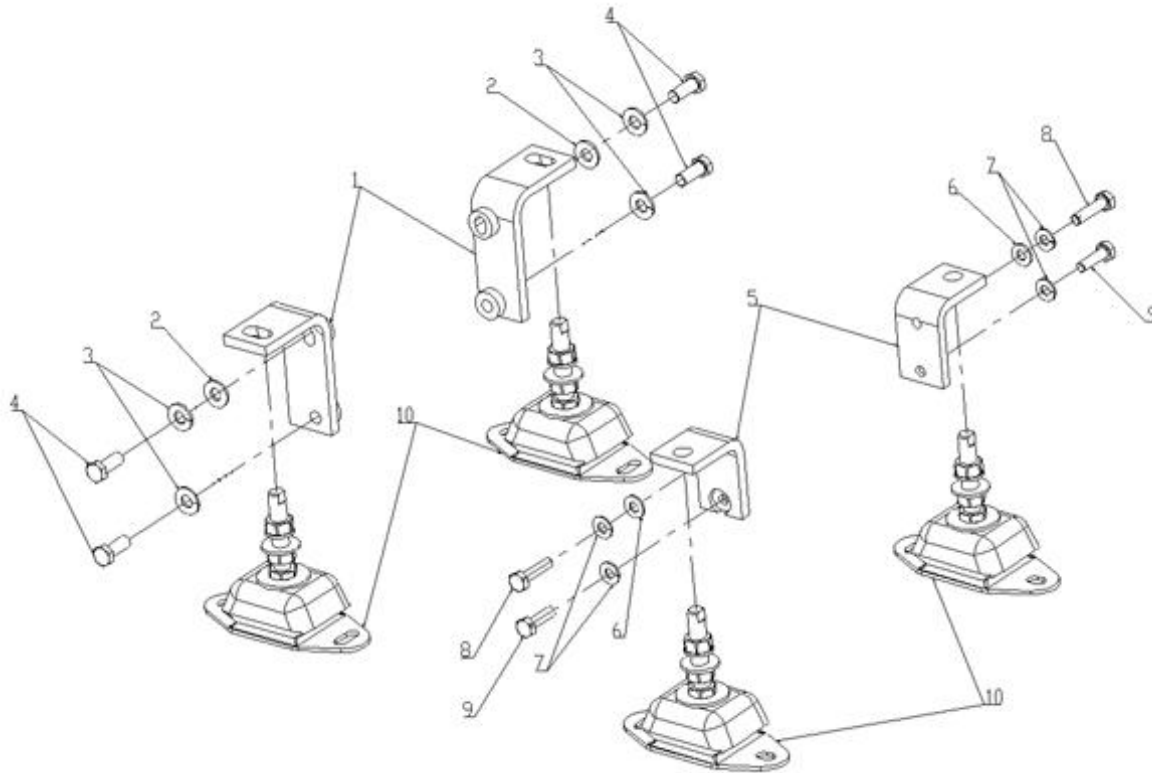

4.200TD N4.60 STANDARD ENGINE / SUPPORT AND MOUNTING

Part number	Item	Désignation article	Quantity
95310659	1	SUPPORT,MOUNT FRONT	2
970409153	2	WASHER,PLAIN D12	2
970409154	3	WASHER,SPRING D12	4
39160549	4	BOLT	4
970301419	5	SUPPORT,MOUNT REAR	2
970119135	6	WASHER,PLAIN D10	2
970119136	7	WASHER,SPRING D10	4
970499051	8	BOLT,HEX M10X1,25X 30	2
970300044	9	BOLT,HEX M10X1,25X 25	2
48190027	10	RUBBER MOUNT MEDIUM 45SH M16	4