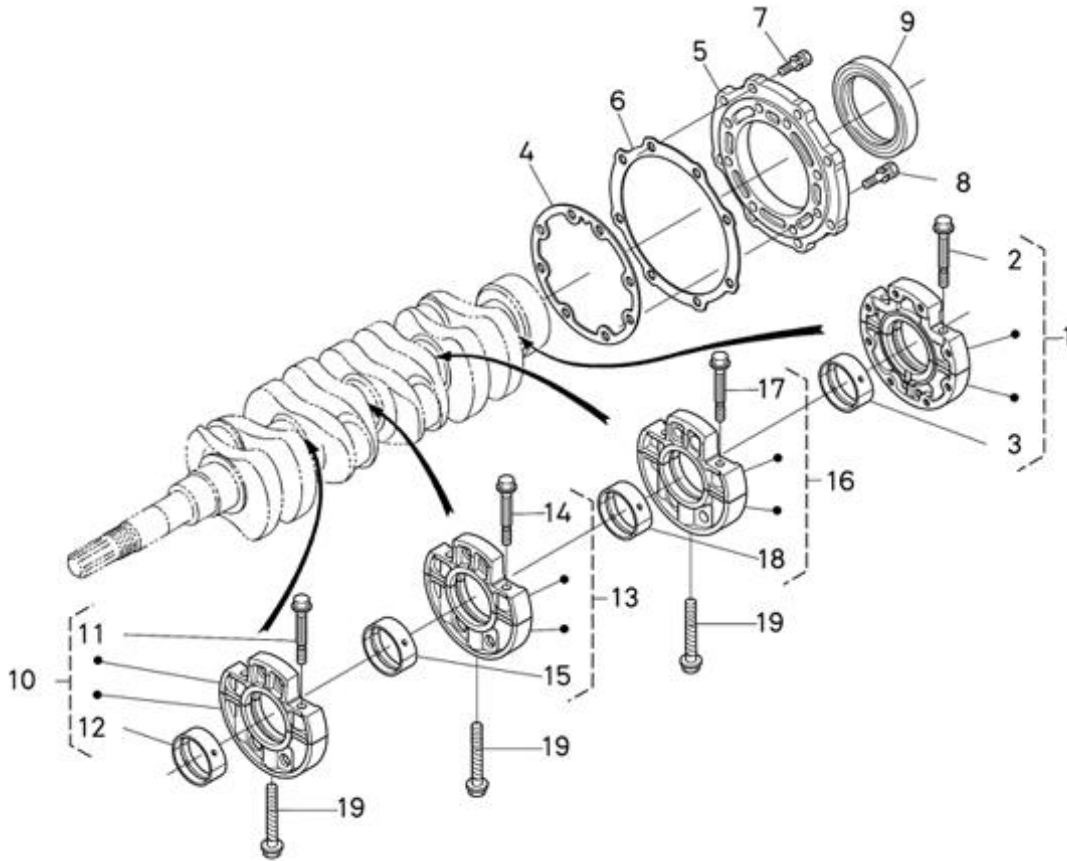

4.200TD N4.60 STANDARD ENGINE / CRANKSHAFT-BEARINGS

Part number	Item	Désignation article	Quantity
970313032	1	ASSY BRG.CASE,WHEEL	1
970313033	2	BOLT,BEARING CASE	2
970313022	3	METAL,CRANKSHAFT	1
970307310	4	GASKET,BRG.CASE NA	1
970314277	5	COVER,BEARING CASE	1
970310427	6	GASKET NA	1
970147402	7	BOLT,M 8X 25	8
970301986	8	BOLT,M 8X 28	8
970301987	9	SEAL,OIL	1
970313037	10	ASSY BRG.CASE,MAIN	1
970313033	11	BOLT,BEARING CASE	2
970313022	12	METAL,CRANKSHAFT	1
970313040	13	ASSY BRG.CASE,MAIN	1
970313033	14	BOLT,BEARING CASE	2
970313022	15	METAL,CRANKSHAFT	1
970313043	16	ASSY BRG.CASE,MAIN	1
970313033	17	BOLT,BEARING CASE	2
970313022	18	METAL,CRANKSHAFT	1
970307316	19	BOLT,BEARING CASE	3