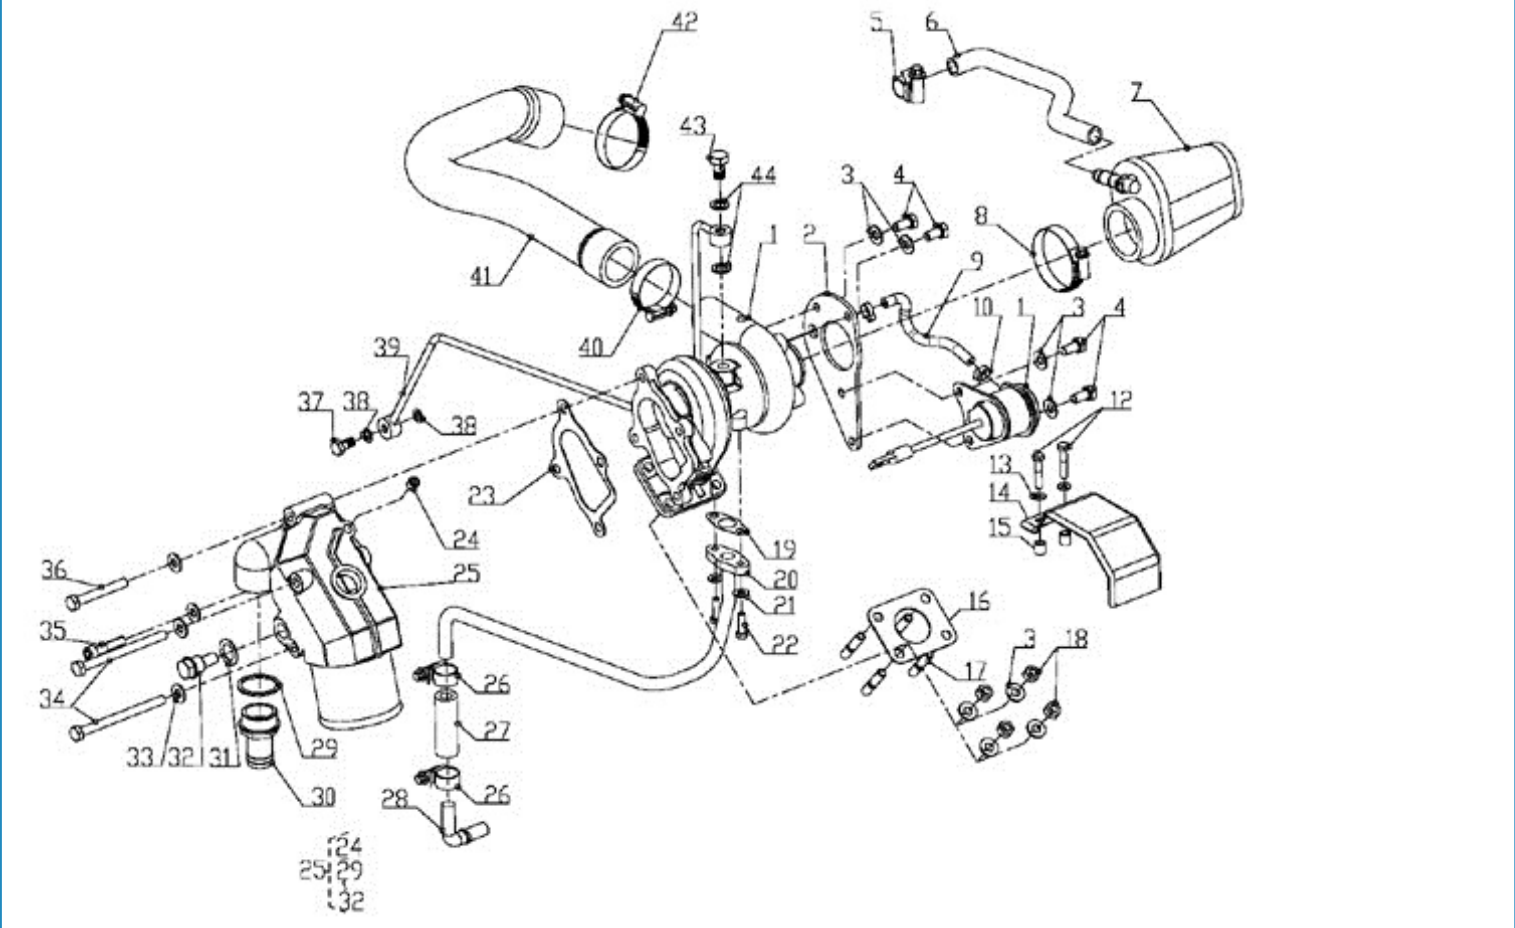

4.200TD N4.60 STANDARD ENGINE / TURBO AND EXHAUST MIXER

Part number	Item	Désignation article	Quantity
970313112	1	TURBOCHARGER	1
95203075	2	BRACKET	1
970119138	3	WASHER,SPRING D 8	8
970639903	4	BOLT,HEX M 8X 16	4
970439306	5	CLAMP	1
970302573	6	HOSE,CARTER DEAIR 2.40HE	1
48101035	7	FILTRE A AIR N4.60	1
970313316	8	CLAMP	1
970310548	9	HOSE	1
970310171	10	CLAMP	2
970304025	12	BOLT,HEXM 6X 10 A2	2
970304026	13	WASHER,PLAIN D 6 A2	2
95310698	14	TURBO PROTECTION	1
43320280	15	SPACER	2
970310501	16	GASKET NA	1
970300080	17	STUD,M 8X 25	4
970027322	18	NUT,M 8	4
970310508	19	GASKET NA	1
51306120	20	OIL RETURN PIPE	1
970119149	21	WASHER, SPRING D 6	2
970644006	22	BOLT,HEX M 6X 20	2
970310502	23	GASKET NA	1
970307265	24	PLUG,HEX 1/8	1
970313114	25	EXHAUST	1
970434506	26	CLAMP,HOSE 13-20	2
970313115	28	RETURN OIL PIPE	1
48410090	29	GASKET	1
655402075	30	BARBED END BRASS FITTING 1-25	1
970300199	31	GASKET,RING D16	1
970494635	32	ANODE,ZINC CPL M16X1,5	1
970119139	33	WASHER,CORRUGATED D8	4
970300191	34	BOLT,HEX M 8X100	2
970635916	35	BOLT,SOCK M 8X 35	1
970644594	36	BOLT,HEX M 8X 60	1
970310504	37	BOLT,EYE JOINT	1
970300288	38	GASKET,M8	2
970300922	40	CLAMP,HOSE 26-38	1
48328135	41	PIPE	1
970604533	42	CLAMP,HOSE 32-44	1
970310505	43	BOLT,EYE JOINT	1
970300430	44	GASKET,RING D10	2