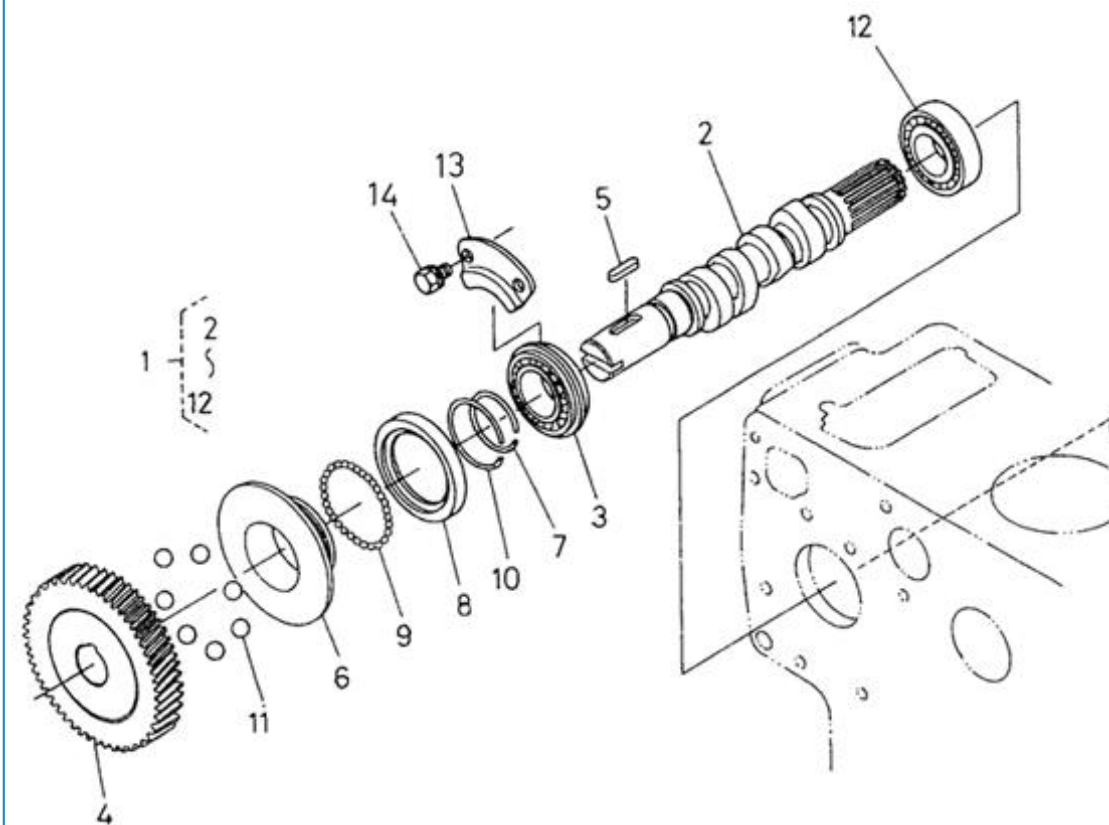

4.200TD N4.60 STANDARD ENGINE / CAMSHAFT INJECTION PUMP

Part number	Item	Désignation article	Quantity
970307349	1	ASSY FUEL CAMSHAFT	1
970312500	3	BEARING, BALL	1
970307351	4	GEAR,INJECTION PUMP	1
970312501	5	KEY, FEATHER	1
970307352	6	SLEEVE,GOVERNOR	1
970302099	7	CIR-CLIP,GOVERNOR SLEEVE	1
970303929	8	CASE,GOVERNOR BALL	1
970492130	9	BEARING,BALL FUEL CAMSHAFT	39
970302100	10	CIR-CLIP,GOVERNOR BALL CASE	1
970303930	11	BEARING,BALL	7
970315079	12	BEARING,BALL	1
970302106	13	STOPPER,FUEL CAMSHAFT	1
970313311	14	BOLT	2