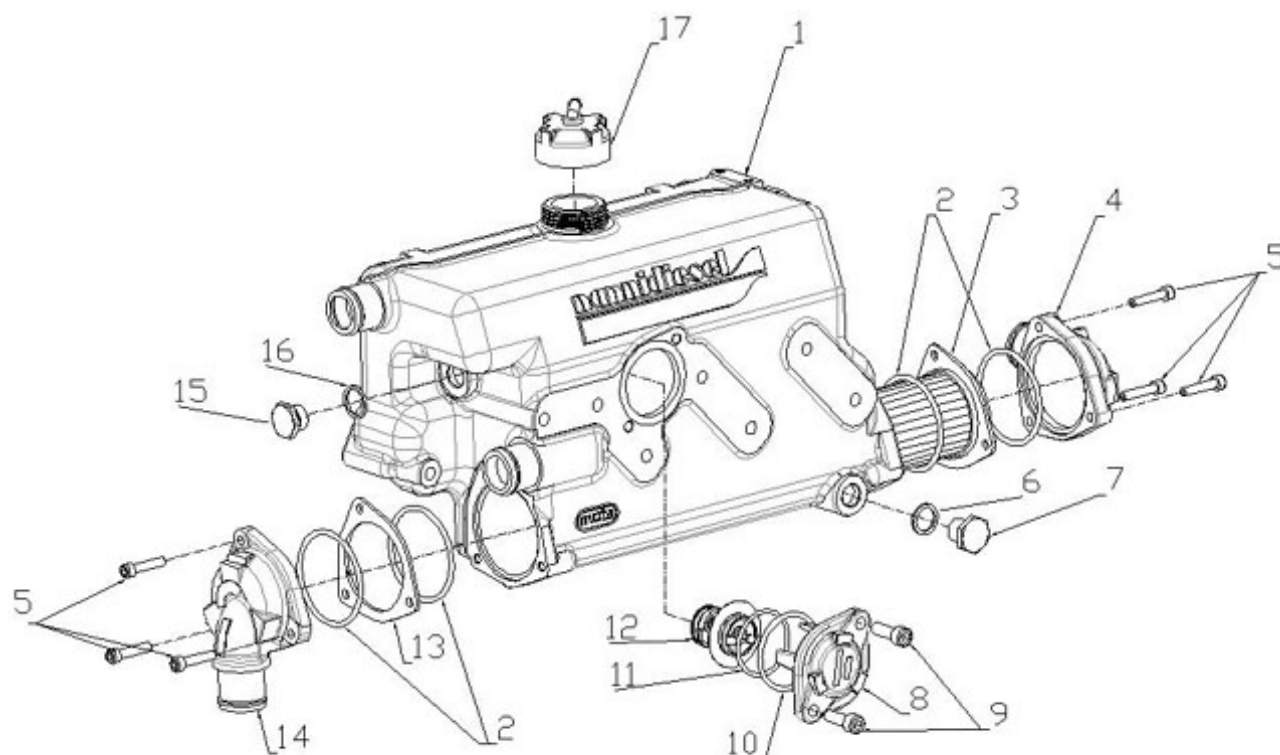

4.200TD N4.60 STANDARD ENGINE / HEAT EXCHANGER - DETAILS

Part number	Item	Désignation article	Quantity
48300425	1	HOUSING,HEATEXCHANGER	1
48418183	2	O RING	4
48300416	3	TUBE STACK	1
970634037	5	BOLT,SOCK M 6X 30	6
970300289	6	GASKET,RING D17	1
970639853	7	""PLUG,HEX 3/8""G""	1
970498003	9	BOLT,SOCK M 8X 25	2
48418185	10	O RING	1
48418184	11	O RING	1
970313177	12	THERMOSTAT	1
95312333	13	SPACER	1
970300364	16	GASKET,RING D18	1
970313176	17	FILLING PRESSURE CAP	1