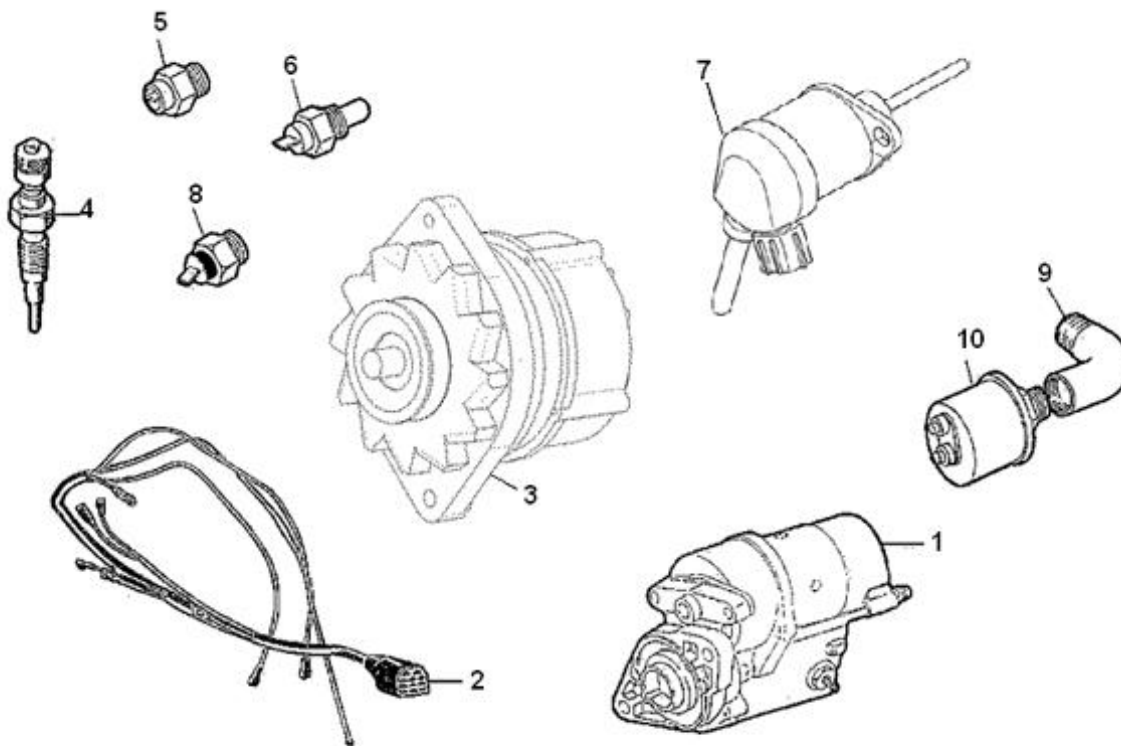

4.200TD N4.60 STANDARD ENGINE / ELECTRICAL EQUIPMENTS

Part number	Item	Désignation article	Quantity
970302070	1	STARTER,MOTOR 12V 0,8KW	1
970307393	4	GLOW PLUG	4
970304054	5	TEMPERATURE SWITCH 1/8 1P 97	1
970851602	6	WATER TEMPERATURE SENDER	1
970313107	7	ASSY SOLENOID	1
970851700	8	SWITCH,OIL	1
970493207	9	ELBOW,1/8X10X1,5MF	1
48201143	10	OIL PRESSURE SENDER	1