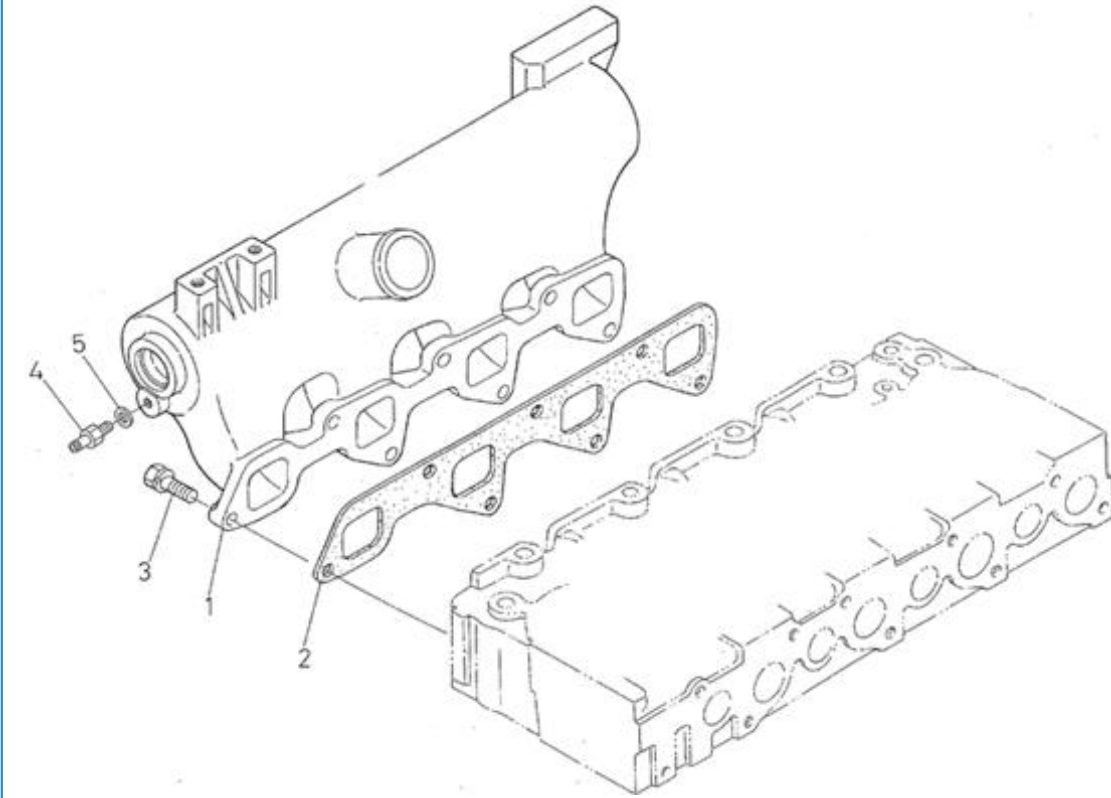

#### 4.200TD N4.60 STANDARD ENGINE / INTAKE MANIFOLD

Part number	Item	Désignation article	Quantity
970313086	1	MANIFOLD,INLET	1
970313087	2	GASKET,IN-MANIFOLD	1
970492138	3	BOLT,M 8X 22	7
39160735	4	BOLT	1
970150403	5	RING,SEAL	1