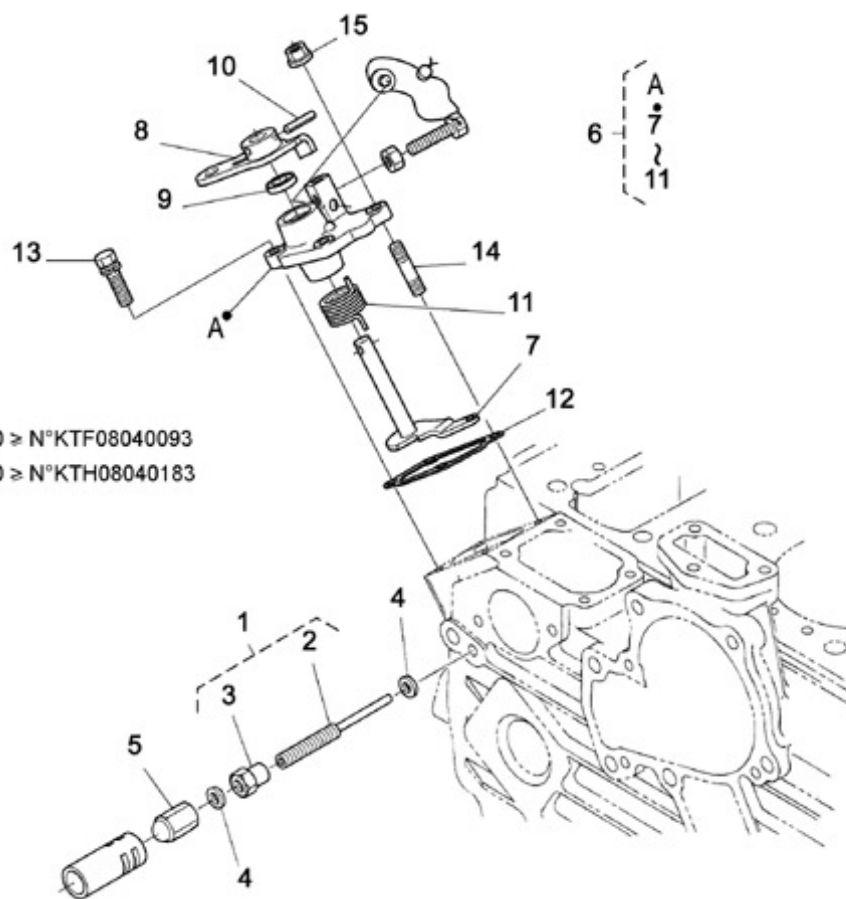

4.200TD N4.60 STANDARD ENGINE / ACCELERATOR

Part number	Item	Désignation article	Quantity
970313003	1	ASSY BOLT,ADJUSTMENT	1
970315073	2	BOLT, ADJUSTING	1
970140402	3	NUT	1
970150403	4	RING,SEAL	2
970140504	5	NUT, CAP M8	1
970313004	6	ASSY PLATE,CONTROL	1
970313005	7	COMP.LEVER,GOVERNOR	1
970313006	8	LEVER,SPEED CONTROL	1
970315085	9	SEAL,OIL	1
970151130	10	PIN,SPRING RETAINER	1
970313007	11	SPRING,RETURN	1
970314803	12	GASKET,PLATE	1
970491536	13	BOLT,M 6X 20	2
970490224	14	STUD	2
970313602	15	NUT,FLANGE	2