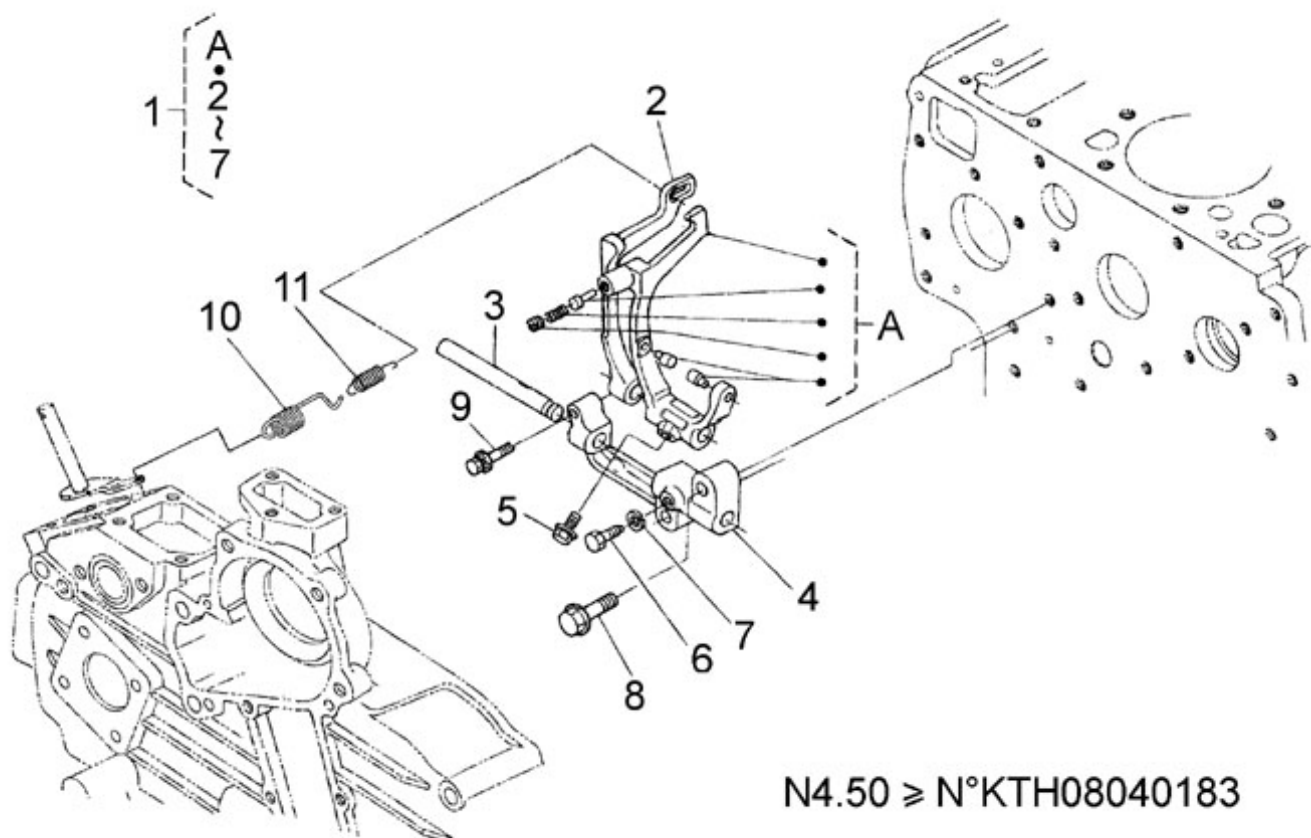

4.200TD N4.60 STANDARD ENGINE / SPEED REGULATOR

N4.50 ≥ N°KTH08040183

Part number	Item	Désignation article	Quantity
970313073	1	ASSY LEVER,FORK	1
970313074	2	LEVER,FORK	1
970313075	3	SHAFT,FORK LEVER	1
970302036	4	SUPPORT,FORK LEVER	1
970313656	5	BOLT,FLANGE	1
970490520	6	BOLT	1
970310417	7	WASHER,SPRING	1
970313569	8	BOLT,FLANGE	2
970313076	9	BOLT	1
970313077	10	SPRING,GOVERNOR	1
970313078	11	SPRING,GOVERNOR	1