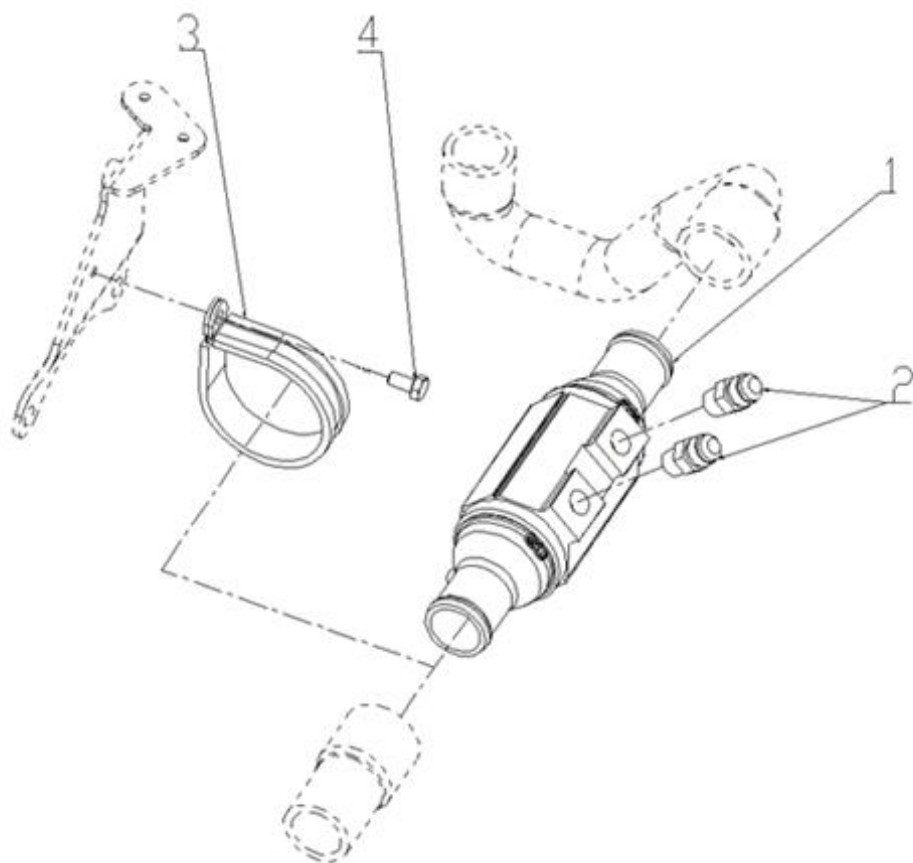

4.200TD N4.60 STANDARD ENGINE / GEAR BOX OIL COOLER

Part number	Item	Désignation article	Quantity
48300385	1	FUEL COOLER	1
48300308	2	ELBOW	2
48100880	3	CLAMP	1
970639903	4	BOLT,HEX M 8X 16	1