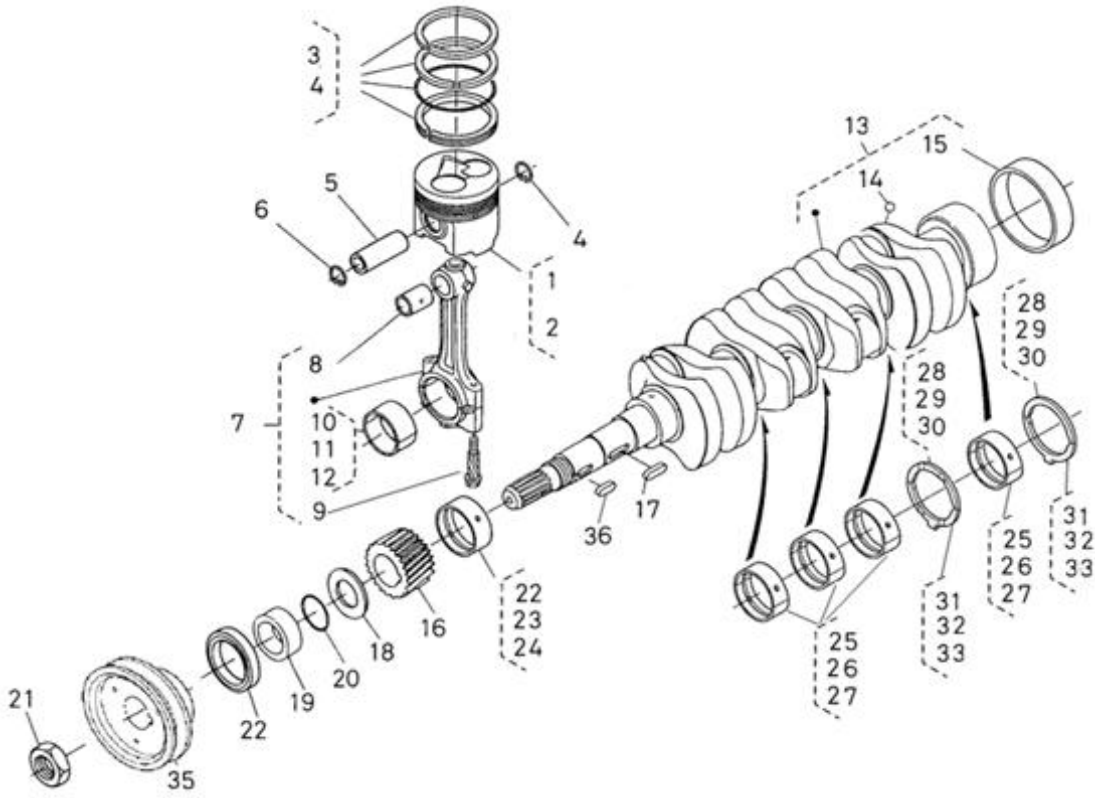

4.200TD N4.60 STANDARD ENGINE / CRANKSHAFT-PISTONS

Part number	Item	Désignation article	Quantity
970313009	1	PISTON	4
970313010	2	PISTON	4
970313011	3	ASSY PISTON RING	4
970313012	4	ASSY PISTON RING	4
970307331	5	PIN,PISTON	4
970313013	6	CIR CLIP,INTERNAL	8
970307333	7	ASSY ROD,CONNECTING	4
970307334	8	BUSH,PISTON PIN	4
970301934	9	BOLT,CONN.ROD	8
970307335	10	METAL,CRANK PIN	4
970307336	11	METAL,CRANK PIN 02	4
970307337	12	METAL,CRANK PIN 04	4
970313016	13	COMP.CRANKSHAFT	1
970302897	14	BEARING,BALL	4
970301962	15	SLEEVE,CRANKSHAFT	1
970313017	16	GEAR,CRANKSHAFT	1
970313018	17	KEY,FEATHER	1
970301967	18	SLINGER,OIL	1
970301968	19	COLLAR,CRANKSHAFT	1
970301969	20	O-RING	1
970301970	21	NUT,CRANKSHAFT	1
970313019	22	METAL,CRANKSHAFT	1
970313020	23	METAL,CRANKSHAFT	1
970313021	24	METAL,CRANKSHAFT	1
970313022	25	METAL,CRANKSHAFT	4
970313023	26	METAL,CRANKSHAFT	4
970313024	27	METAL,CRANKSHAFT	4
970313025	28	METAL,SIDE	2
970313026	29	METAL,SIDE	2
970313027	30	METAL,SIDE	2
970313028	31	METAL,SIDE	2
970313029	32	METAL,SIDE	2
970313030	33	METAL,SIDE	2
970310539	34	SEAL,OIL	1
970313031	35	PULLEY,FAN DRIVE	1
970301966	36	KEY,FEATHER	1