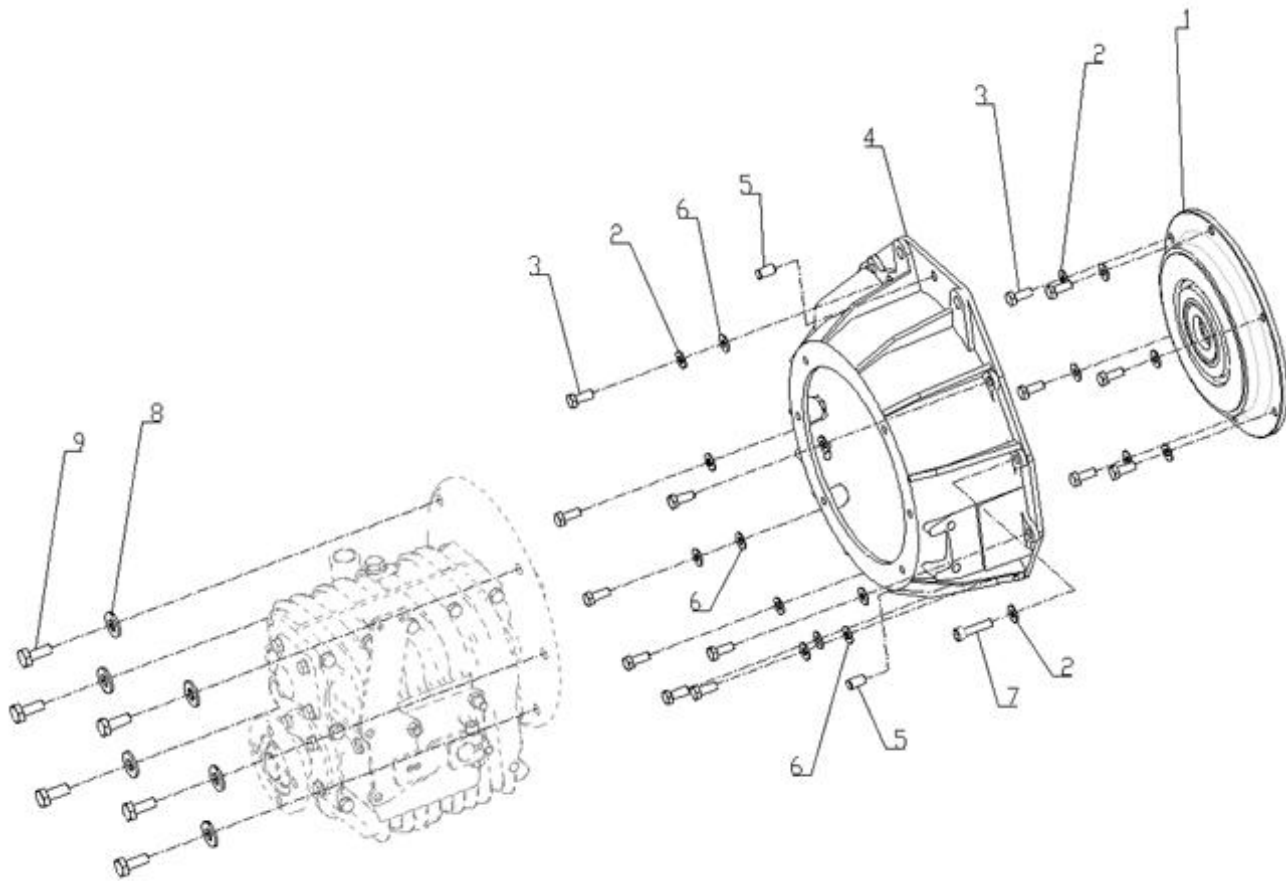

4.200TD N4.60 STANDARD ENGINE / GEAR BOX FLANGE

Part number	Item	Désignation article	Quantity
48100883	1	COUPLING	1
48100868	1	COUPLING	1
970119139	2	WASHER,CORRUGATED D8	16
970119141	3	BOLT,HEX M8X 20	15
970301628	4	HOUSING,FLYWHEEL 4.190	1
970302149	5	PIN,CYLINDRICAL D10X 20	2
970027323	6	WASHER,PLAIN D 8	3
970635916	7	BOLT,SOCK M 8X 35	1
970119137	8	WASHER,CORRUGATED D10	6
970635508	9	BOLT,HEX M10X 25	6