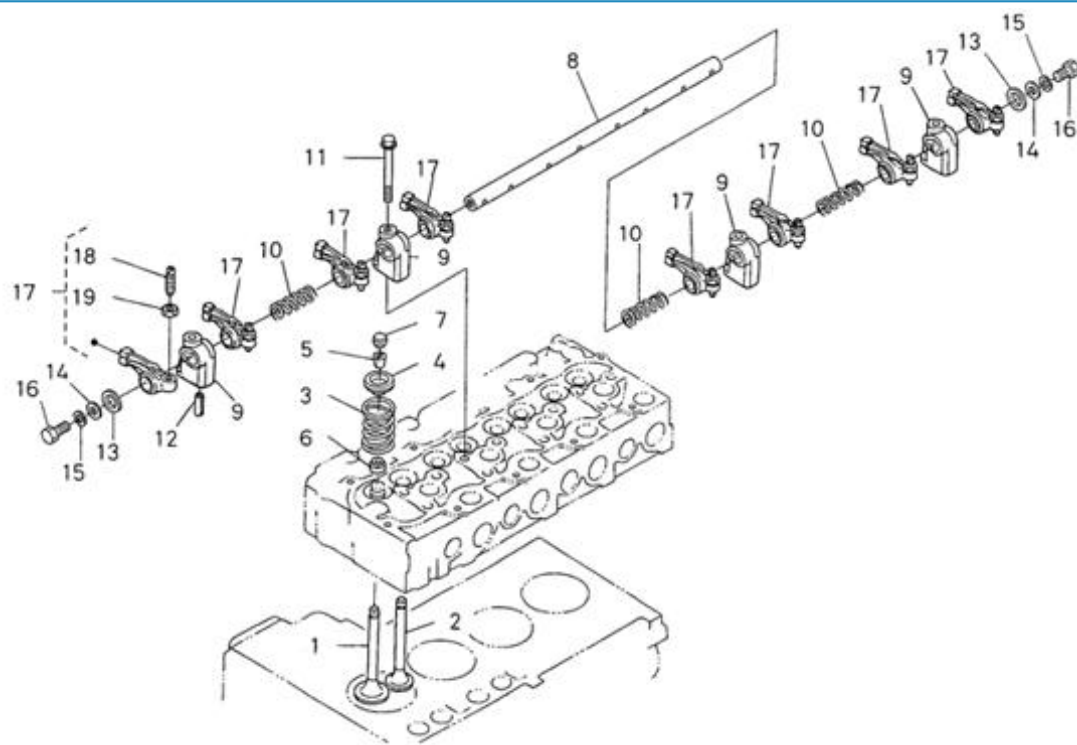

4.200TD N4.60 STANDARD ENGINE / VALVES AND SPRINGS

Part number	Item	Désignation article	Quantity
970307772	1	VALVE,INLET	4
970312992	2	VALVE,EXHAUST	4
970302005	3	SPRING,VALVE	8
970302006	4	RETAINER,VALVE SPRING	8
970302007	5	COLLET,VALVE SPRING	8
970302008	6	SEAL,VALVE STEM	8
970302009	7	CAP,VALVE	8
970312994	8	SHAFT,ROCKER ARM	1
970302012	9	BRACKET,ROCKER ARM	4
970302016	10	SPRING,ROCKER ARM	3
970313548	11	BOLT,FLANGE	4
970310494	12	PIN,SPRING	1
970302015	13	WASHER	2
970302025	14	WASHER,PLAIN D 8	2
970490904	15	WASHER,SPRING D 8	2
970312996	16	BOLT	2
970307402	17	ASSY ROCKER ARM	8
970302019	18	SCREW,ADJUSTING	8
970302021	19	NUT	8