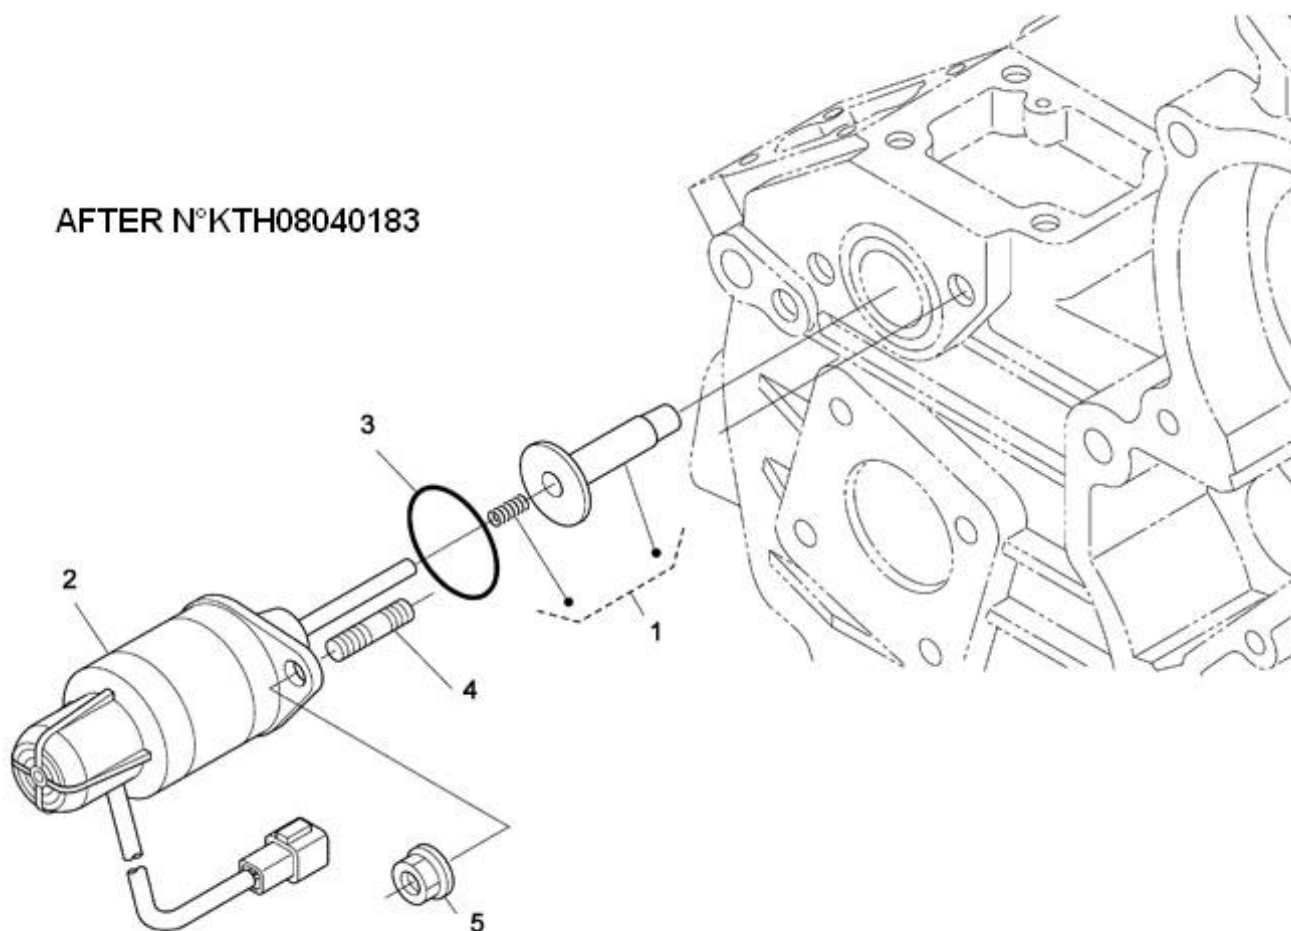

4.200TD N4.60 STANDARD ENGINE / ELECTRICAL STOP

AFTER N°KTH08040183

Part number	Item	Désignation article	Quantity
970313106	1	COMP.GUIDE,SOLENOID	1
970314769	2	SOLENOID	1
970313107	2	ASSY SOLENOID	1
970313108	3	O RING	1
970490224	4	STUD	2
970313109	5	NUT,FLANGE	2
970313602	5	NUT,FLANGE	2