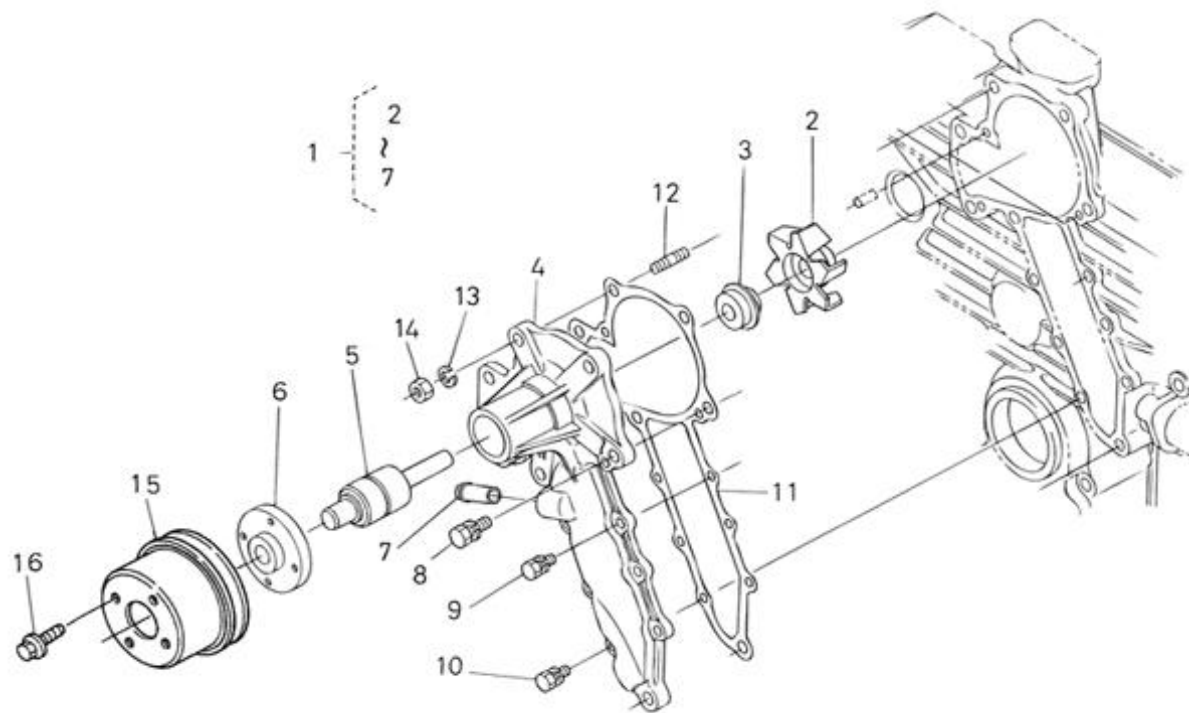

4.200TD N4.60 STANDARD ENGINE / FRESH WATER PUMP

Part number	Item	Désignation article	Quantity
970313079	1	ASSY PUMP,WATER	1
970313081	2	IMPELLER,WATER PUMP	1
970310488	3	ASSY SEAL,MECHANICAL	1
970313080	4	BODY,WATER PUMP	1
970302109	5	BEARING,SHAFT W/PUMP	1
970313082	6	FLANGE,W/PUMP SHAFT	1
970307629	7	PIPE,WATER RETURN	1
970301986	8	BOLT,M 8X 28	2
970491536	9	BOLT,M 6X 20	2
970490119	10	BOLT,M 6X 18	4
970313084	11	GASKET,WATER PUMP	1
970302118	12	STUD	1
970490904	13	WASHER,SPRING D 8	1
970490903	14	NUT,M 8	1
970307398	15	PULLEY	1
39160735	16	BOLT	4