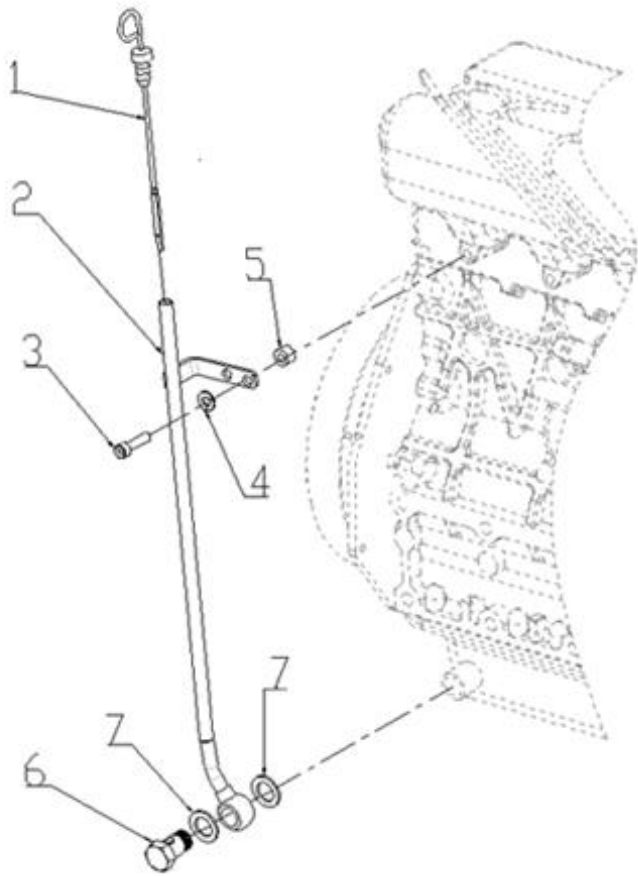

4.200TD N4.60 STANDARD ENGINE / OIL DIPSTICK

Part number	Item	Désignation article	Quantity
970302715	1	DIPSTICK,OIL LEVEL 4.150	1
970635916	3	BOLT,SOCK M 8X 35	1
970119138	4	WASHER,SPRING D 8	1
970300375	5	SPACER	1
970307728	6	BOLT,BANJO	1
970300364	7	GASKET,RING D18	2