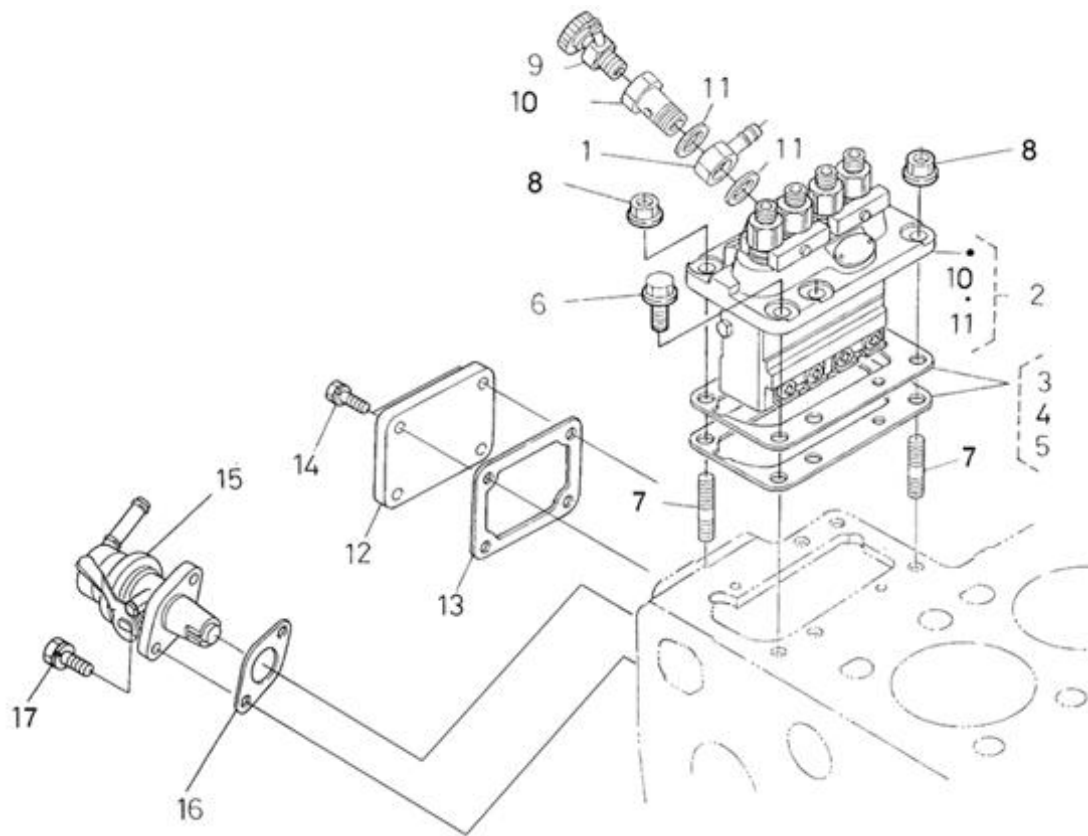

4.200TD N4.60 STANDARD ENGINE / INJECTION AND FEED PUMP

Part number	Item	Désignation article	Quantity
970310456	1	JOINT,EYE	1
970313050	2	ASSY PUMP,INJECTION	1
970302086	3	SHIM,INJECTION PUMP 4.190	1
970313052	4	SHIM,INJECTION PUMP	1
970302412	5	SHIM,INJECTION PUMP 0.45	1
970313545	6	BOLT,FLANGE	4
970312986	7	STUD	2
970310780	8	NUT,FLANGE	2
970307368	9	ASSY COCK,JET START	1
970302107	10	SCREW,INJ.PUMP	1
970307379	11	WASHER,NIPPLE	2
970313054	12	COVER,INJ.PUMP	1
970310448	13	GASKET,PUMP COVER NA	1
970491117	14	BOLT,M 6X 16	4
970307768	15	ASSY PUMP,FUEL	1
970313055	16	GASKET,FUEL PUMP	1
970491117	17	BOLT,M 6X 16	2