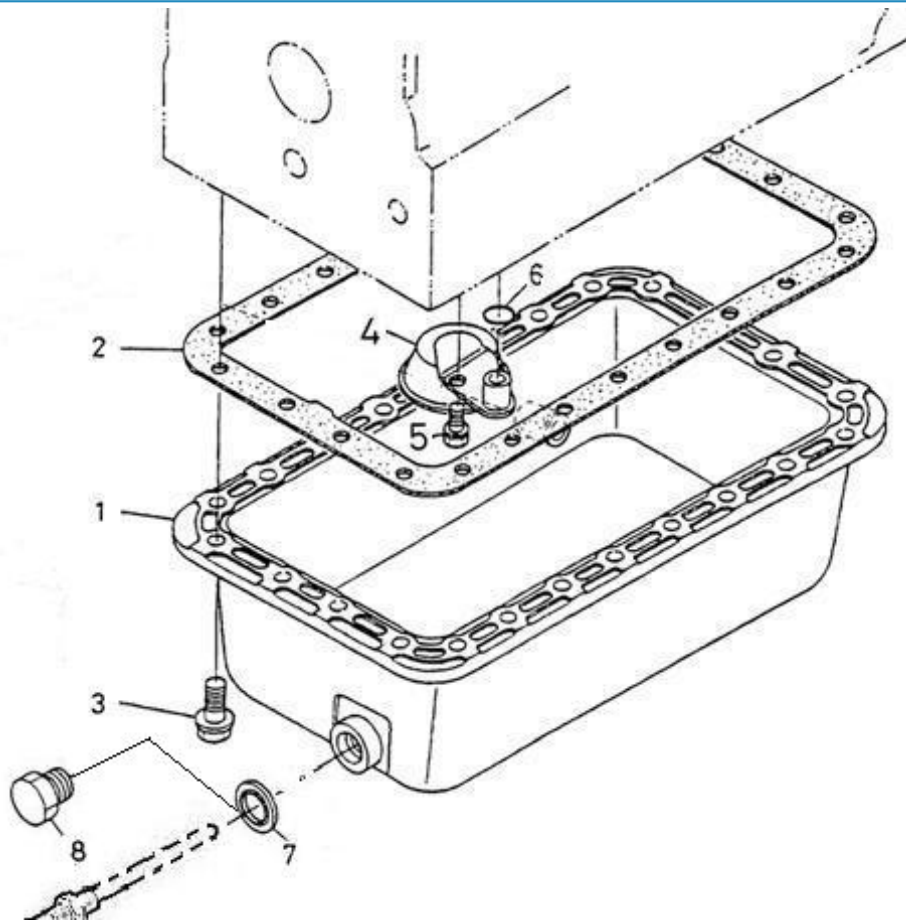

4.200TD N4.60 STANDARD ENGINE / OIL SUMP - OIL PUMP

Part number	Item	Désignation article	Quantity
970307731	1	COMP.OIL PAN	1
970301948	2	GASKET,OIL PAN 4.190	1
970312958	3	BOLT,FLANGE	24
970301950	4	FILTER,OIL PAN 4.190	1
970313311	5	BOLT	1
970312961	6	O RING	1
970150128	7	WASHER,DRAIN PLUG	1
970150127	8	PLUG,DRAIN	1