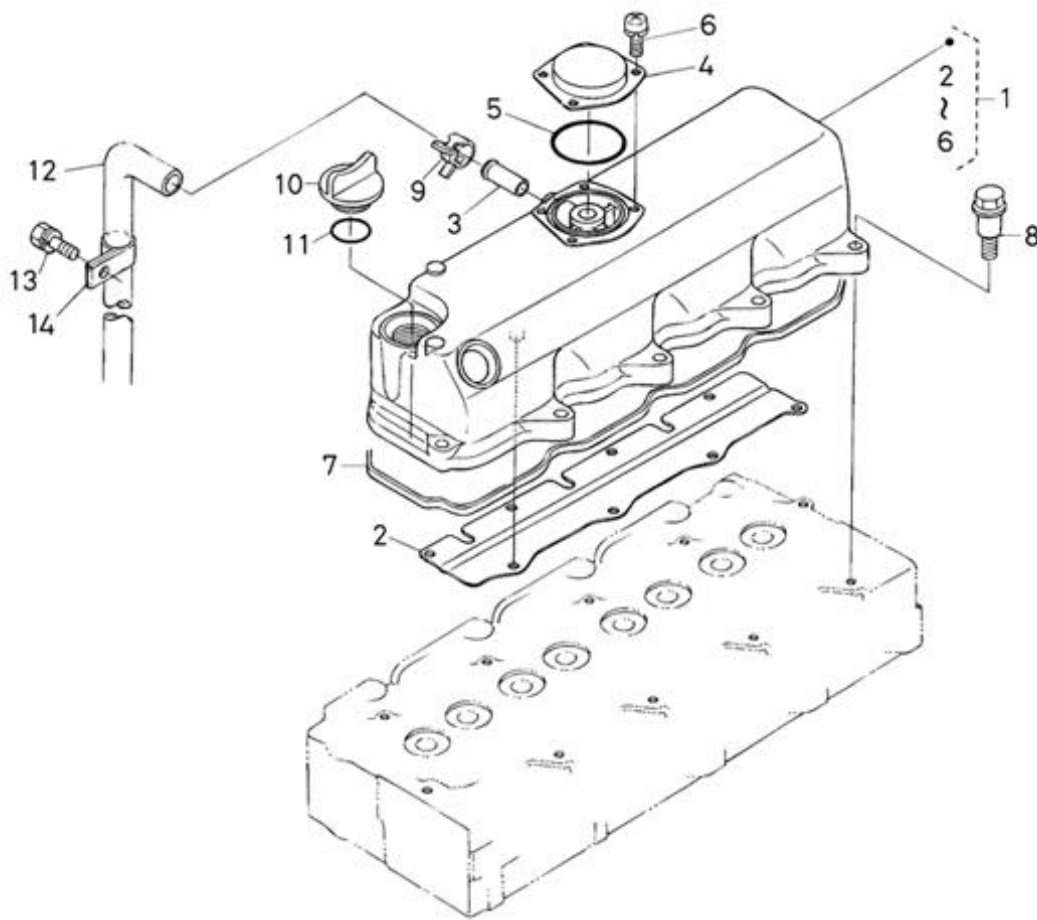

4.200TD N4.60 STANDARD ENGINE / CYLINDER HEAD COVER

Part number	Item	Désignation article	Quantity
970312970	1	ASSY COVER,CYL.HEAD	1
970312971	2	SHIELD,BREATHER	1
970307535	3	HOSE	1
970312972	4	COVER,BREATHER	1
970312973	5	O RING,BREATHER	1
970490307	6	SCREW,M 5X 10	4
970312974	7	GASKET,HEAD COVER	1
970312975	8	BOLT	10
970312976	9	CLAMP,HOSE	1
970490510	10	CAP,FILLING OIL	1
970313560	11	O RING	1
970312978	12	TUBE,BREATHER	1
970492138	13	BOLT,M 8X 22	1
970312979	14	CLAMP,BREATHER TUBE	1