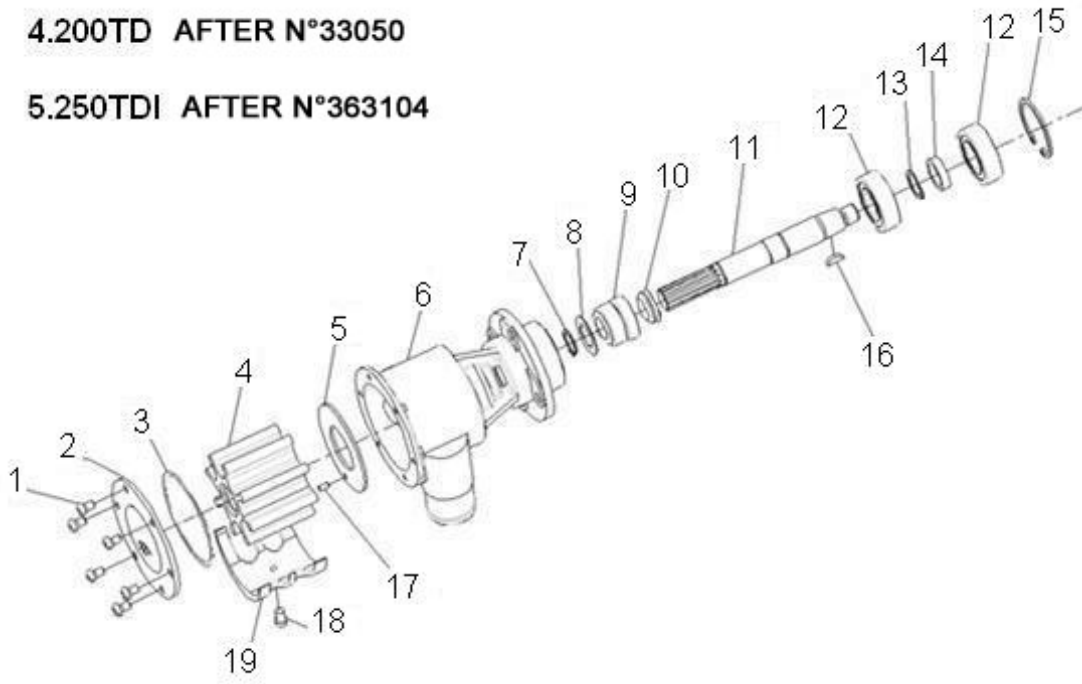

4.200TD N4.60 STANDARD ENGINE / SEA WATER PUMP - DETAILS

4.200TD AFTER N°33050

5.250TDI AFTER N°363104

Part number	Item	Désignation article	Quantity
970312429	1	SCREW	6
970304048	1	SCREW,CAM WATER PUMP	6
970313122	2	COVER	1
970614623	2	COVER,END F7B-803	1
970313123	3	GASKET	1
970614616	3	GASKET,F7B	1
970544310	4	IMPELLER,WATER PUMP F 7B-803	1
970614622	5	SCREW,CAM WATER PUMP F7B-803	1
970313125	5	SPACER	1
970614621	6	CAM,WATER PUMP F7B-803	1
970313127	7	CIRCLIPS	1
970313128	8	WASHER,WATER PUMP	1
970614516	8	O-RING SEAL	1
970313129	9	GASKET	1
970614626	9	O-RING,WATER PUMP F7B-9/10	2
970313130	10	LIP SEAL	1
970614624	10	WASHER,WATER PUMP F7B-9/10	1
970313131	11	WATER PUMP SHAFT	1
970310559	11	PUMP SHAFT	1
970614617	12	BEARING,CASE	2
970312426	12	BALL BEARING	2
970614627	13	RING,RETAINING	1
970304049	13	CIR-CLIP	1
970313134	14	SPACER	1
970304049	14	CIR-CLIP	1
970614627	15	RING,RETAINING	1
970310561	15	SEAL	1
970310558	16	KEY	1
970303675	17	PIN,WATER PUMP F5B-9000	1
970301804	17	REPAIR KIT	1
970304048	18	SCREW,CAM WATER PUMP	1
970313139	19	CAM,WATER PUMP	1
970316374	20	PUMP,WATER	1
970301804	21	REPAIR KIT	1