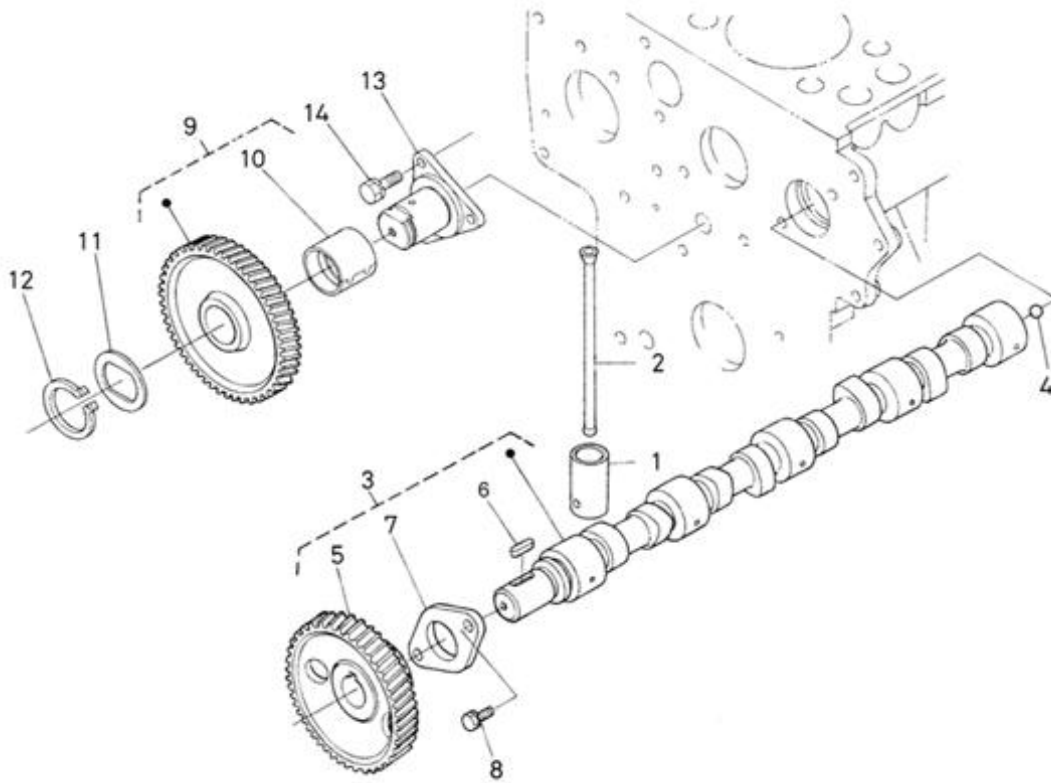

4.200TD N4.60 STANDARD ENGINE / CAMSHAFT

Part number	Item	Désignation article	Quantity
970307317	1	TAPPET	8
970307318	2	ROD,PUSH	8
970312997	3	ASSY CAMSHAFT	1
970302897	4	BEARING,BALL	1
970312998	5	GEAR,CAM	1
970301966	6	KEY,FEATHER	1
970302045	7	STOPPER,CAMSHAFT	1
970491134	8	BOLT,M 8X 18	2
970312999	9	COMP.GEAR,IDLE	1
970313000	10	BUSH,IDLE GEAR	1
970313001	11	COLLAR	1
970307929	12	CIR-CLIP,EXTERNAL	1
970313002	13	SHAFT,IDLE GEAR	1
970491134	14	BOLT,M 8X 18	3